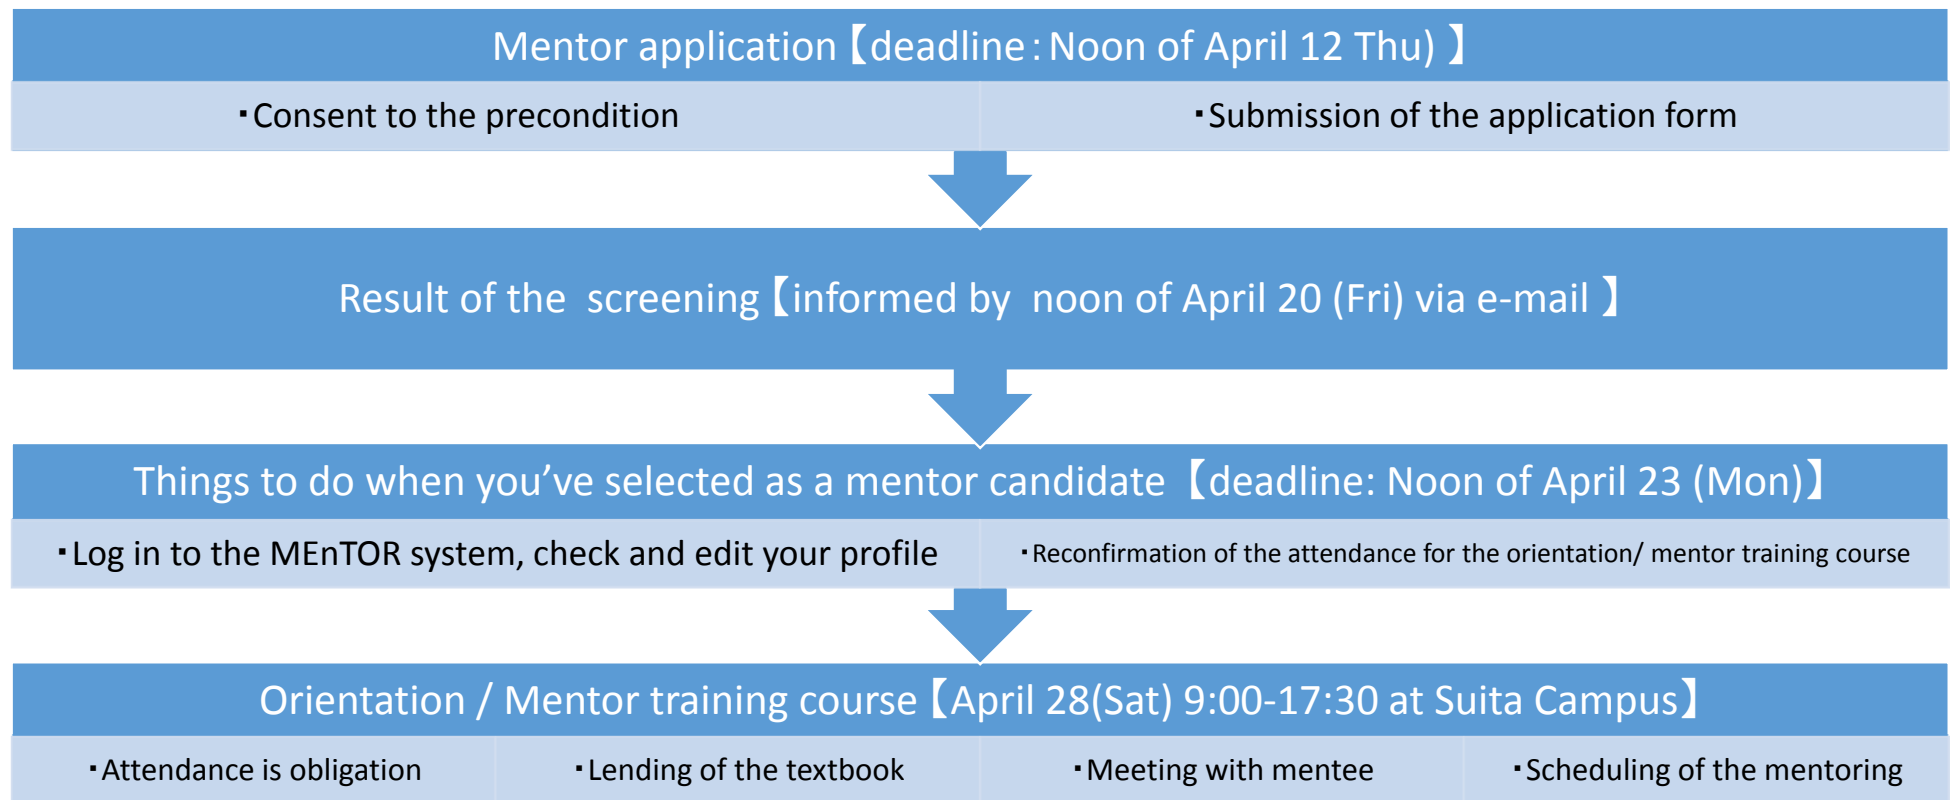

Project HELP!

Mentor Flow sheet

From application, mentoring period and after that

Spring and Summer Term 2018

From Application to the Orientation / Mentor training course

Under the mentoring period 【3 months from April 29(Sun) to July 28(Sat)】 and afterward